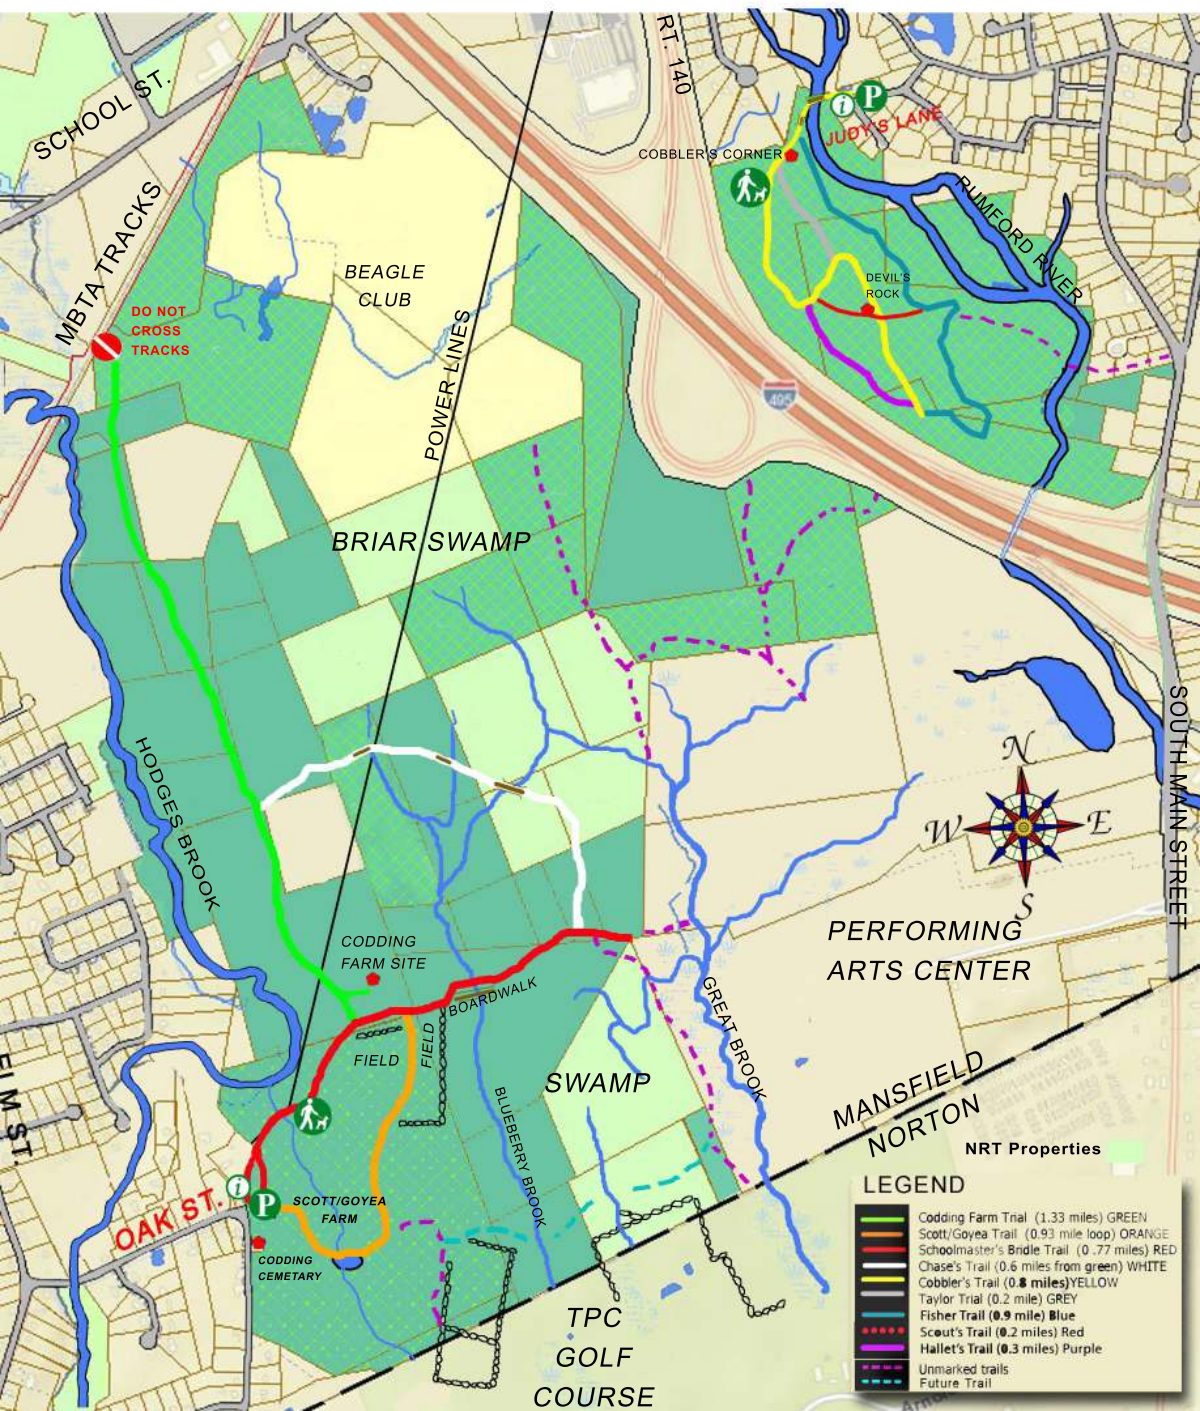

# Great Woods Conservation Area

**LEGEND**

	Codding Farm Trail (1.33 miles) GREEN
	Scott/Goyea Trail (0.93 mile loop) ORANGE
	Schoolmaster's Bridle Trail (0.77 miles) RED
	Chase's Trail (0.6 miles from green) WHITE
	Cobbler's Trail (0.8 miles) YELLOW
	Taylor Trail (0.2 mile) GREY
	Fisher Trail (0.9 mile) BLUE
	Scout's Trail (0.2 miles) Red
	Hallet's Trail (0.3 miles) Purple
	Unmarked trails
	Future Trail