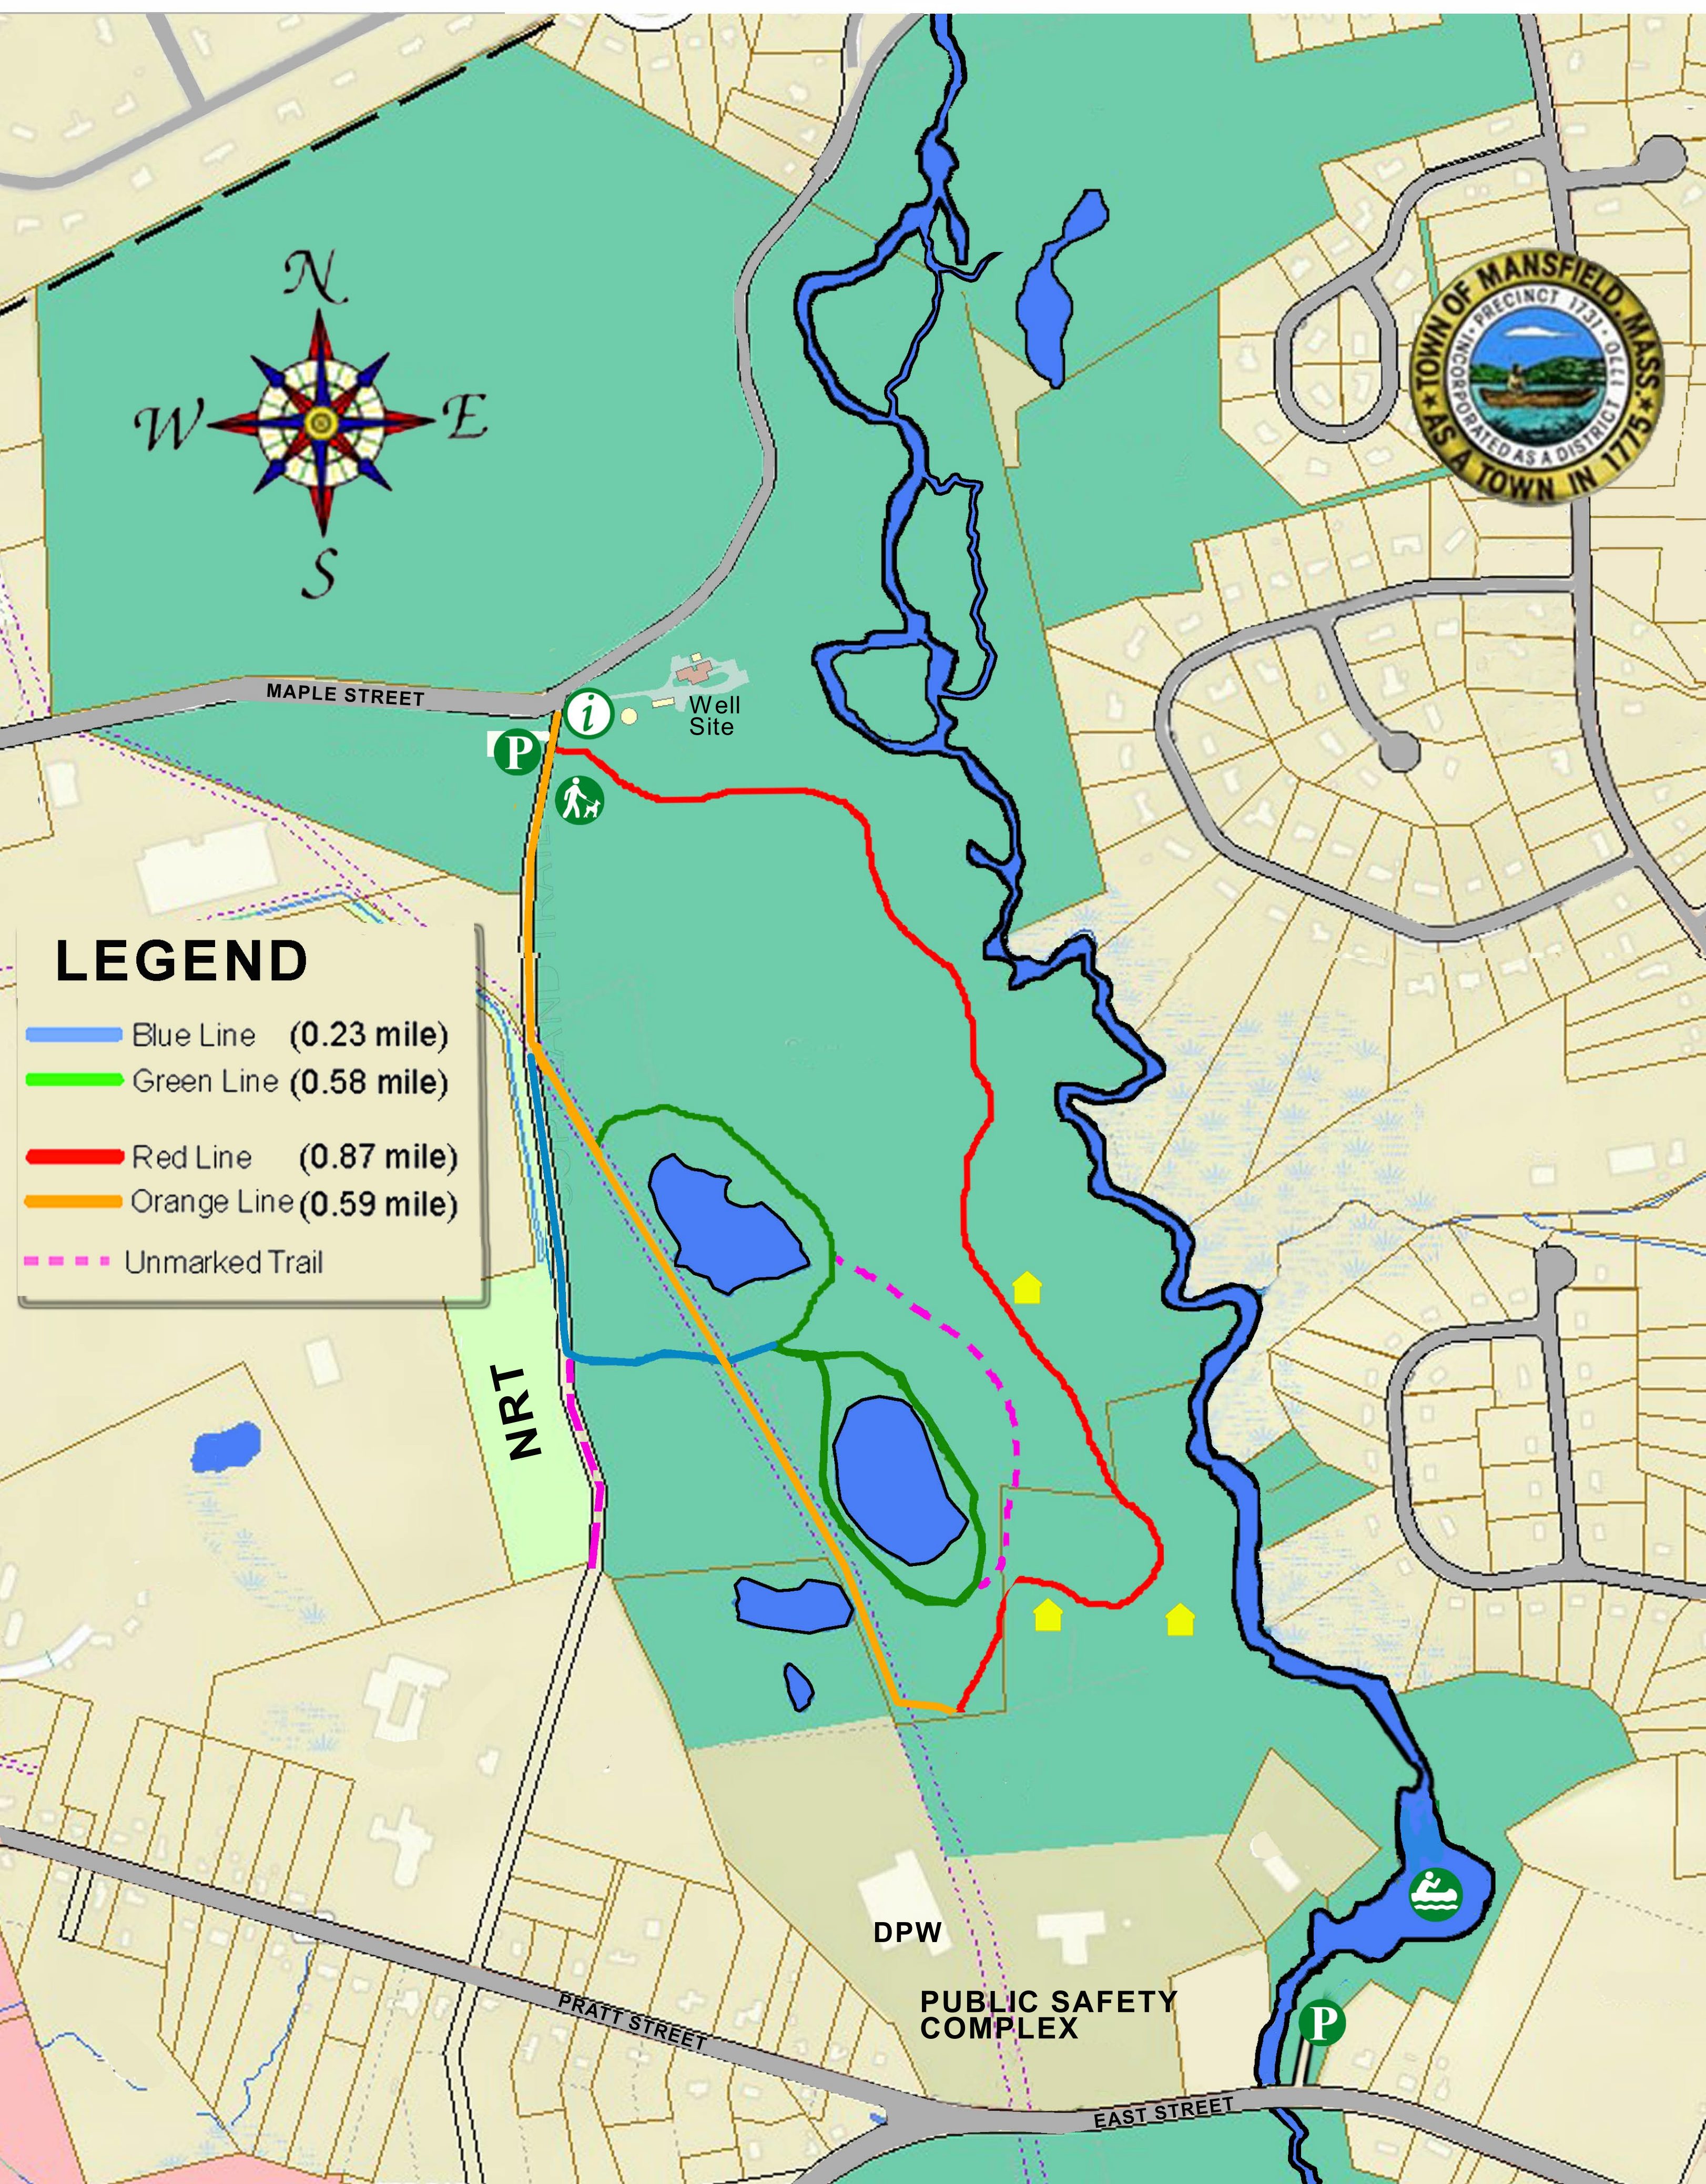

# Cpl. Hardy Conservation Area

## LEGEND

- Blue Line (0.23 mile)
- Green Line (0.58 mile)
- Red Line (0.87 mile)
- Orange Line (0.59 mile)
- Unmarked Trail

NRT

Well Site

DPW

PUBLIC SAFETY COMPLEX

MAPLE STREET

PRATT STREET

EAST STREET