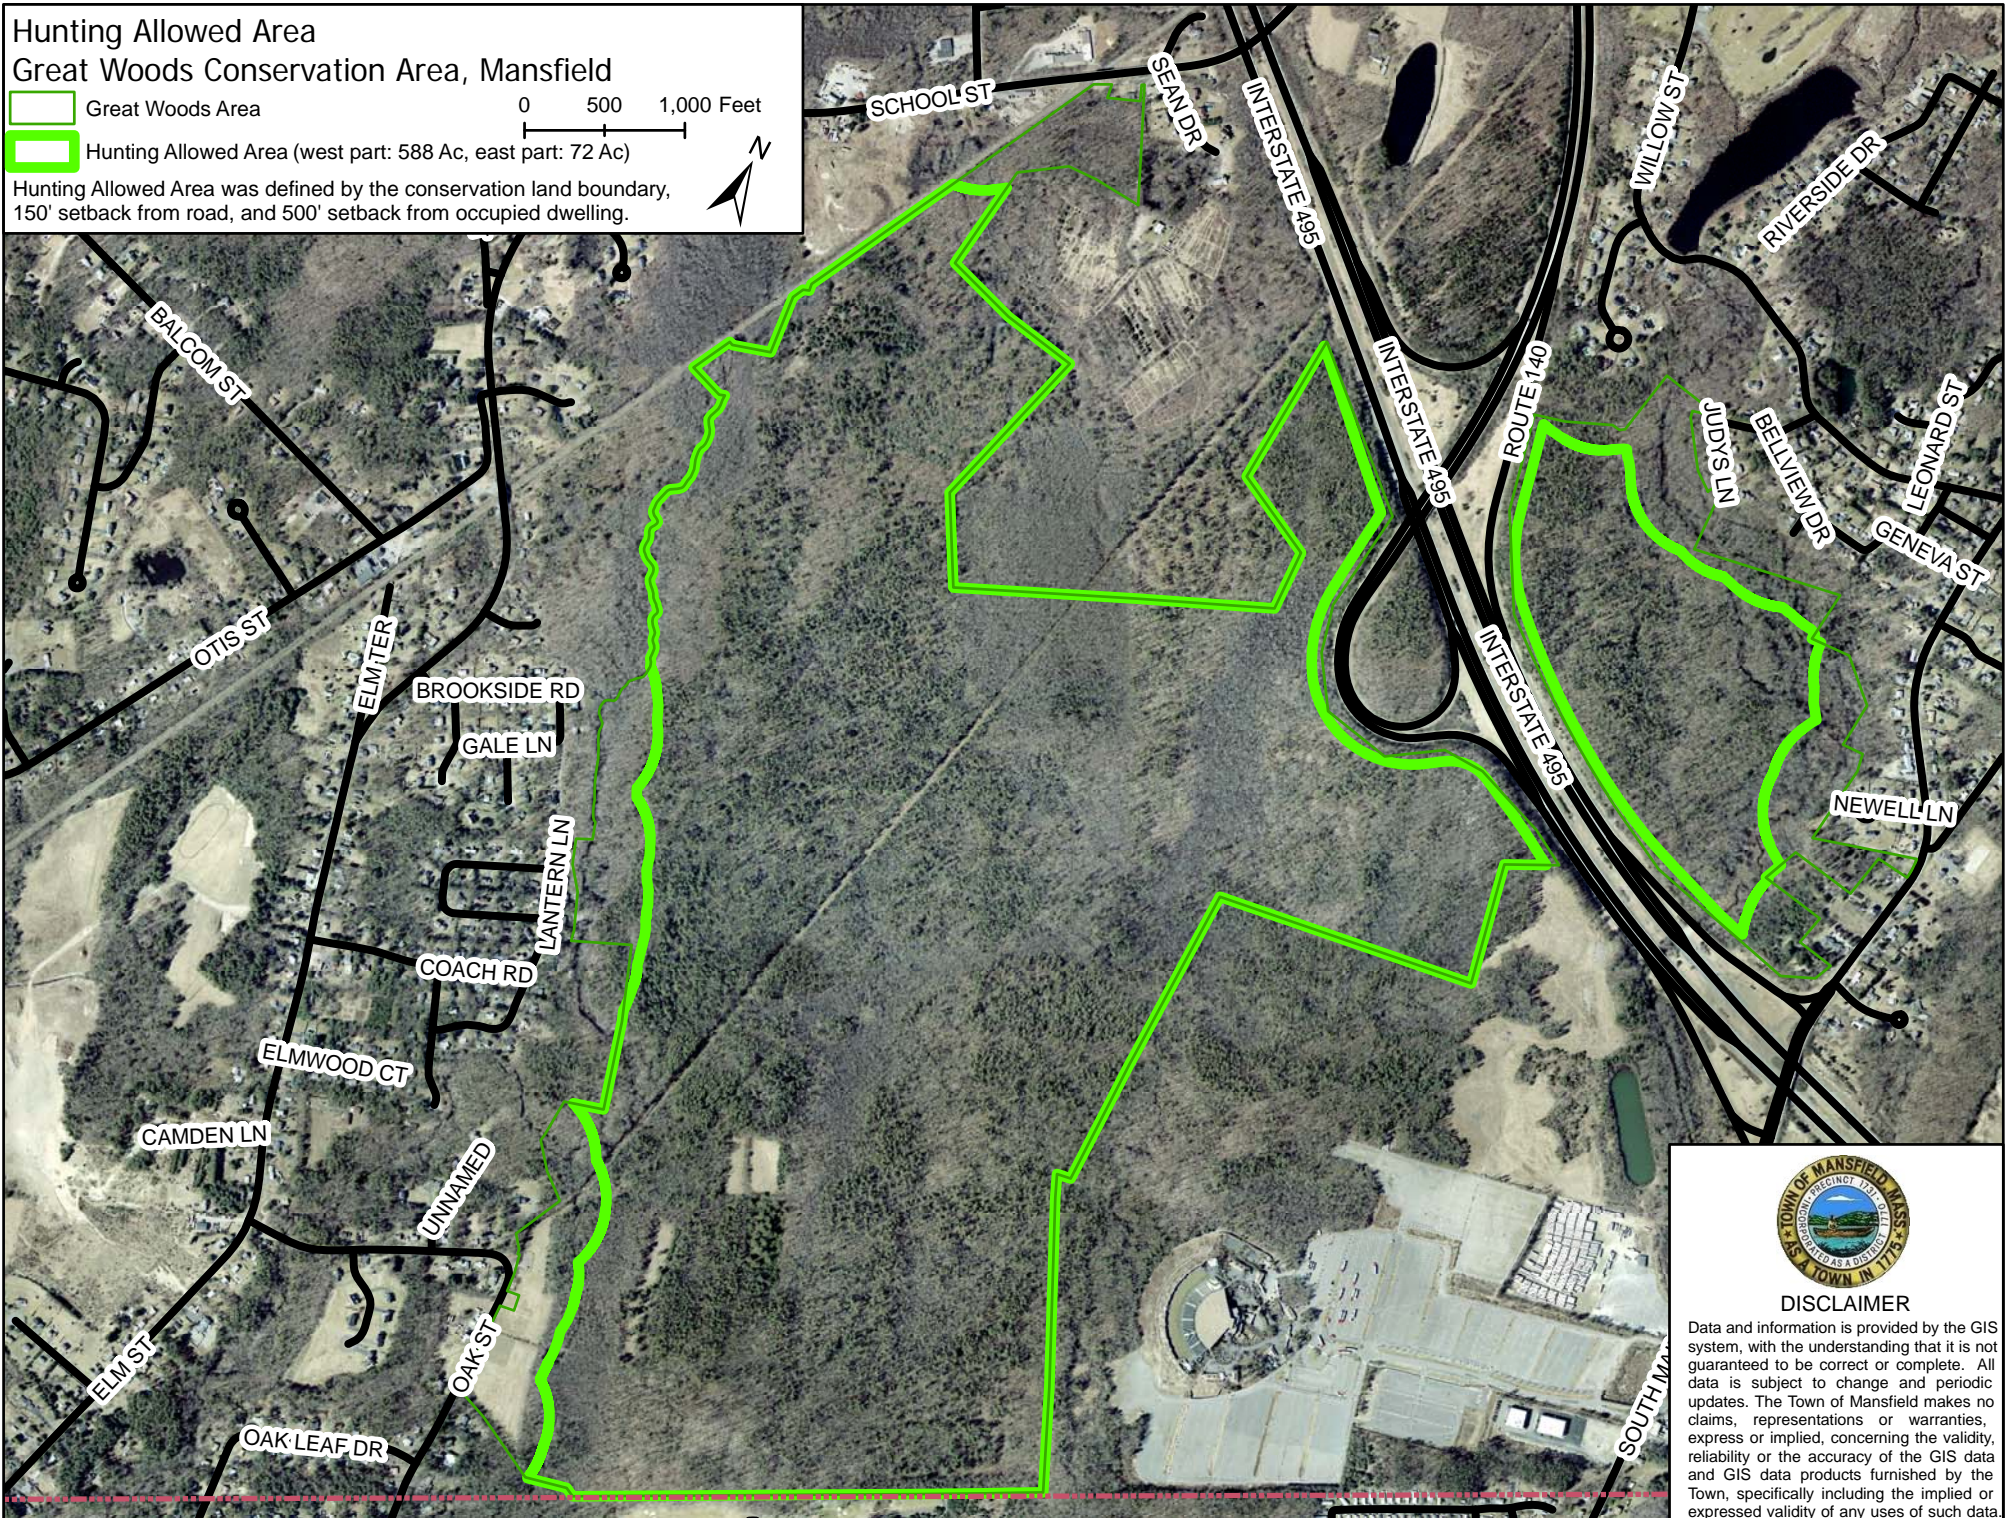

# Hunting Allowed Area

## Great Woods Conservation Area, Mansfield

 Great Woods Area

 Hunting Allowed Area (west part: 588 Ac, east part: 72 Ac)

Hunting Allowed Area was defined by the conservation land boundary, 150' setback from road, and 500' setback from occupied dwelling.

0 500 1,000 Feet